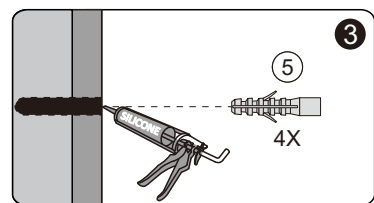

Continue

A 02