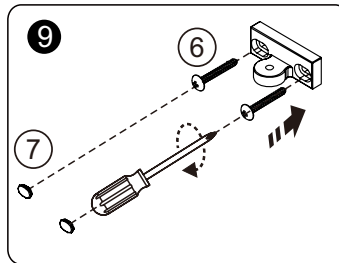

LEVEL

SCREWDR

MALLET

SET SQUARE

PENCIL

DRILL BITS: 1/8", 3/16" ET 1/4"
*MASONRY DRILL BIT

SCREWS

Installation

A 01

Size	X,mm	Size	X,mm
700	675~690	1100	1085~1100
800	775~790	1200	1185~1200
900	875~890	1400	1385~1400
1000	985~1000		

Continue

A 02

Continue

A 03

Continue

A 04

A 05

A 06

Installation

B 01

Size	X,mm
700	690~705
800	790~805
900	890~905
1000	1000~1015
1100	1100~1115
1200	1200~1215
1400	1400~1415

Size	Y,mm
300	300

Continue

B 02