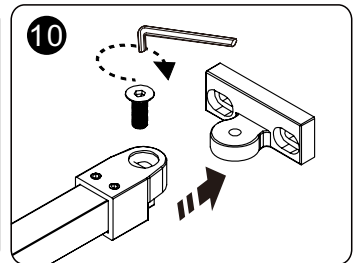

LEVEL

SCREWDR

MALLET

SET SQUARE

PENCIL

DRILL BITS: 1/8", 3/16" ET 1/4"
*MASONRY DRILL BIT

SCREWS

Installation

A 01

Size	X,mm	Size	X,mm
700	675~690	1100	1085~1100
800	775~790	1200	1185~1200
900	875~890	1400	1385~1400
1000	985~1000		

Continue

A 02

Continue

A 03

Continue

A 04

A 05

A 06

Installation

B 01

Size	X,mm
700	690~705
800	790~805
900	890~905
1000	1000~1015
1100	1100~1115
1200	1200~1215
1400	1400~1415

Size	Y,mm
300	300

Continue

B 02