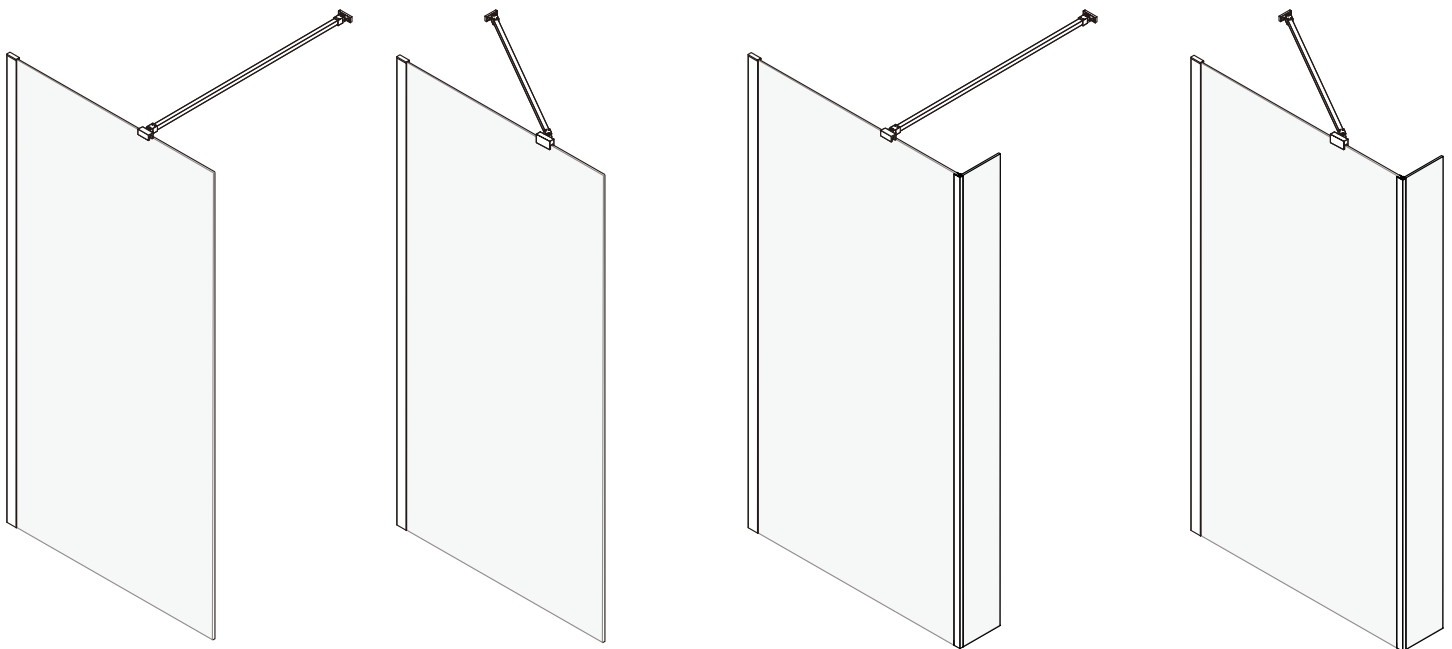

USER MANUAL

Thank you for choosing Better Bathrooms.
Please read this manual before installing your product
and keep for future reference.

**better
bathrooms**

PRODUCT NAME- CORVUS FRAMELESS WET ROOM PANEL

PRODUCT CODE-BEBA_26079~BEBA_26092 BEBA_27452~BEBA_27453

CORBB800 CORBB900 CORBB1000 CORBB1200

CORBR700 CORBR800 CORBR900 CORBR1000 CORBR300RET CORGM700

CORGM800 CORGM900 CORGM1000 CORGM300RET CORNK700 CORNK800

CORNK900 CORNK1000 CORNK1200 CORNK300RET CORBB700 CORBB1100

- **Multi-person assembly**
- **Tools required**
- **We always recommend using professional tradespeople to install your product**