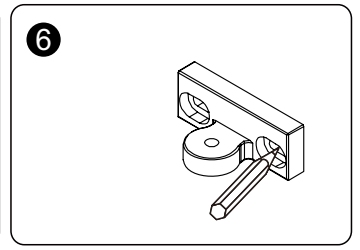

LEVEL

SCREWDR

MALLET

SET SQUARE

PENCIL

DRILL BITS: 1/8", 3/16" ET 1/4"
*MASONRY DRILL BIT

SCREWS

Installation

A 01

Size	X,mm	Size	X,mm
700	675~690	1100	1085~1100
800	775~790	1200	1185~1200
900	875~890	1400	1385~1400
1000	985~1000		

Continue

A 02

Continue

A 03

Continue

A 04

A 05

A 06

Installation

B 01

Size	X,mm
700	690~705
800	790~805
900	890~905
1000	1000~1015
1100	1100~1115
1200	1200~1215
1400	1400~1415

Size	Y,mm
300	300

Continue

B 02