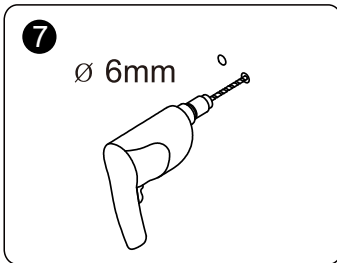

LEVEL

SCREWDR

MALLET

SET SQUARE

PENCIL

DRILL BITS: 1/8", 3/16" ET 1/4"
*MASONRY DRILL BIT

SCREWS

Installation

A 01

Size	X,mm	Size	X,mm
700	675~690	1100	1085~1100
800	775~790	1200	1185~1200
900	875~890	1400	1385~1400
1000	985~1000		

Continue

A 02

Continue

A 03

Continue

A 04

A 05

A 06

Installation

B 01

Size	X,mm
700	690~705
800	790~805
900	890~905
1000	1000~1015
1100	1100~1115
1200	1200~1215
1400	1400~1415

Size	Y,mm
300	300

Continue

B 02