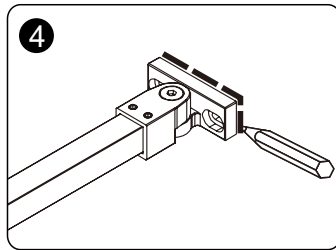

LEVEL

SCREWDR

MALLET

SET SQUARE

PENCIL

DRILL BITS: 1/8", 3/16" ET 1/4"
*MASONRY DRILL BIT

SCREWS

Installation

A 01

Size	X,mm	Size	X,mm
700	675~690	1100	1085~1100
800	775~790	1200	1185~1200
900	875~890	1400	1385~1400
1000	985~1000		

Continue

A 02

Continue

A 03

Continue

A 04

A 05

A 06

Installation

B 01

Size	X,mm
700	690~705
800	790~805
900	890~905
1000	1000~1015
1100	1100~1115
1200	1200~1215
1400	1400~1415

Size	Y,mm
300	300

Continue

B 02