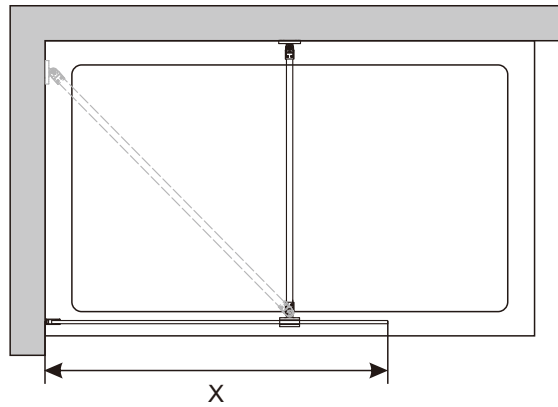

LEVEL

SCREWDR

MALLET

SET SQUARE

PENCIL

DRILL BITS: 1/8", 3/16" ET 1/4"
*MASONRY DRILL BIT

SCREWS

Installation

A 01

Size	X,mm	Size	X,mm
700	675~690	1100	1085~1100
800	775~790	1200	1185~1200
900	875~890	1400	1385~1400
1000	985~1000		

Continue

A 02

Continue

A 03

Continue

A 04

A 05

A 06

Installation

B 01

Size	X,mm
700	690~705
800	790~805
900	890~905
1000	1000~1015
1100	1100~1115
1200	1200~1215
1400	1400~1415

Size	Y,mm
300	300

Continue

B 02