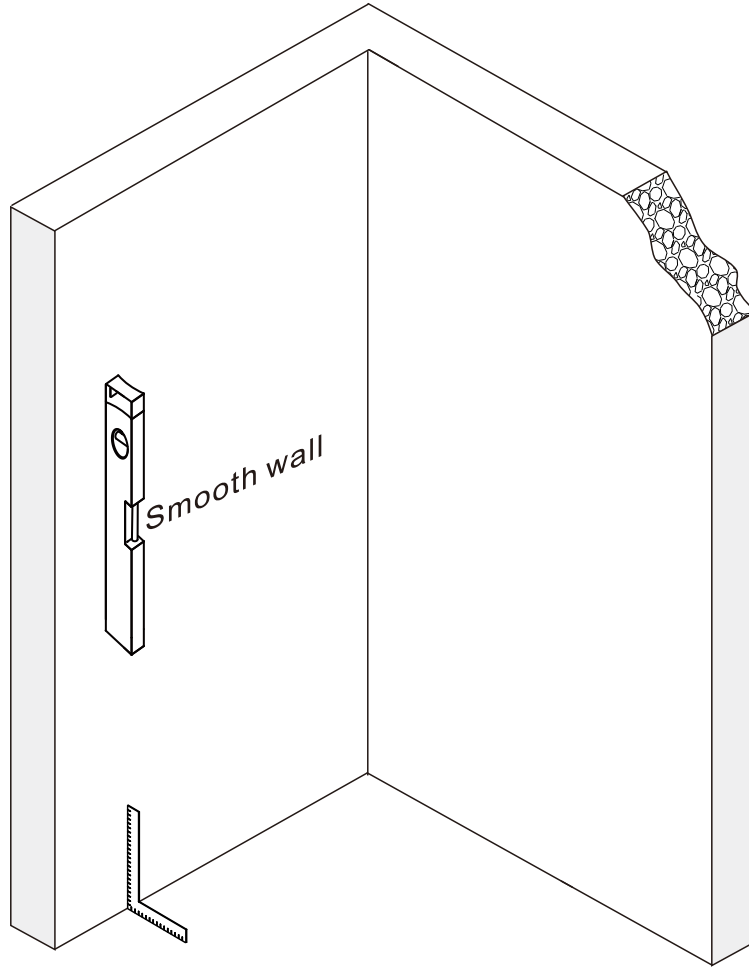

Preparation

Tools required