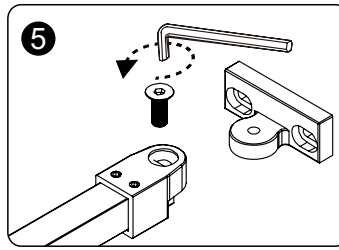

LEVEL

SCREWDR

MALLET

SET SQUARE

PENCIL

DRILL BITS: 1/8", 3/16" ET 1/4"
*MASONRY DRILL BIT

SCREWS

Installation

A 01

Size	X,mm	Size	X,mm
700	675~690	1100	1085~1100
800	775~790	1200	1185~1200
900	875~890	1400	1385~1400
1000	985~1000		

Continue

A 02

Continue

A 03

Continue

A 04

A 05

A 06

Installation

B 01

Size	X,mm
700	690~705
800	790~805
900	890~905
1000	1000~1015
1100	1100~1115
1200	1200~1215
1400	1400~1415

Size	Y,mm
300	300

Continue

B 02