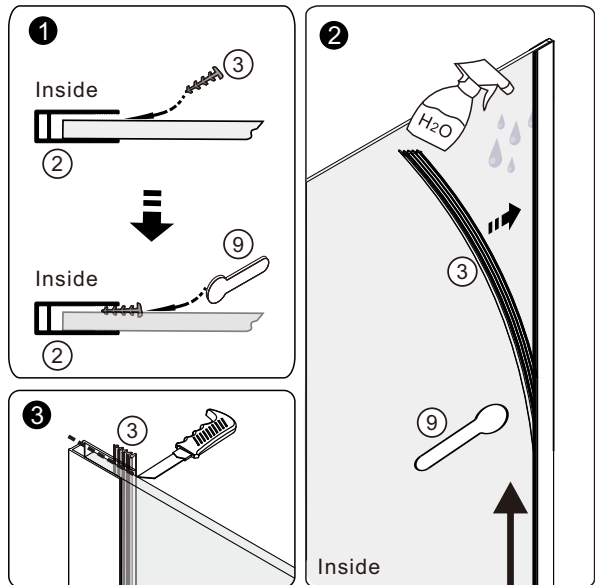

Important information

- Please read these instructions thoroughly and retain for future reference
- Always check for pipes and cables before drilling

CAUTION

- To prevent leaks, silicone must be applied on the outside of the shower and not on the inside
- Read all instruction carefully before starting the installation
- Save this manual for future reference

LEVEL

SCREWDR

MALLET

SET SQUARE

PENCIL

DRILL BITS: 1/8", 3/16" ET 1/4"
*MASONRY DRILL BIT

SCREWS

Installation

A 01

Size	X,mm	Size	X,mm
700	675~690	1100	1085~1100
800	775~790	1200	1185~1200
900	875~890	1400	1385~1400
1000	985~1000		

Continue

A 02

Continue

A 03

Continue

A 04

A 05

A 06

Installation

B 01

Size	X,mm
700	690~705
800	790~805
900	890~905
1000	1000~1015
1100	1100~1115
1200	1200~1215
1400	1400~1415

Size	Y,mm
300	300

Continue

B 02