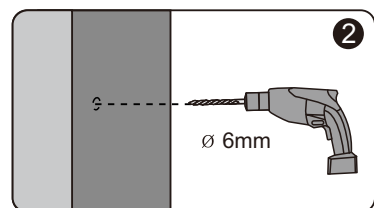

LEVEL

SCREWDR

MALLET

SET SQUARE

PENCIL

DRILL BITS: 1/8", 3/16" ET 1/4"
*MASONRY DRILL BIT

SCREWS

Installation

A 01

Size	X,mm	Size	X,mm
700	675~690	1100	1085~1100
800	775~790	1200	1185~1200
900	875~890	1400	1385~1400
1000	985~1000		

Continue

A 02

Continue

A 03

Continue

A 04