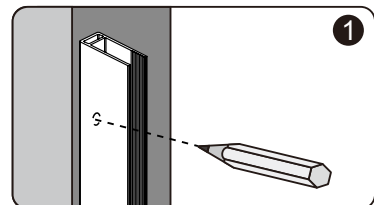

LEVEL

SCREWDR

MALLET

SET SQUARE

PENCIL

DRILL BITS: 1/8", 3/16" ET 1/4"
*MASONRY DRILL BIT

SCREWS

Installation

A 01

Size	X,mm	Size	X,mm
700	675~690	1100	1085~1100
800	775~790	1200	1185~1200
900	875~890	1400	1385~1400
1000	985~1000		

Continue

A 02

Continue

A 03

Continue

A 04