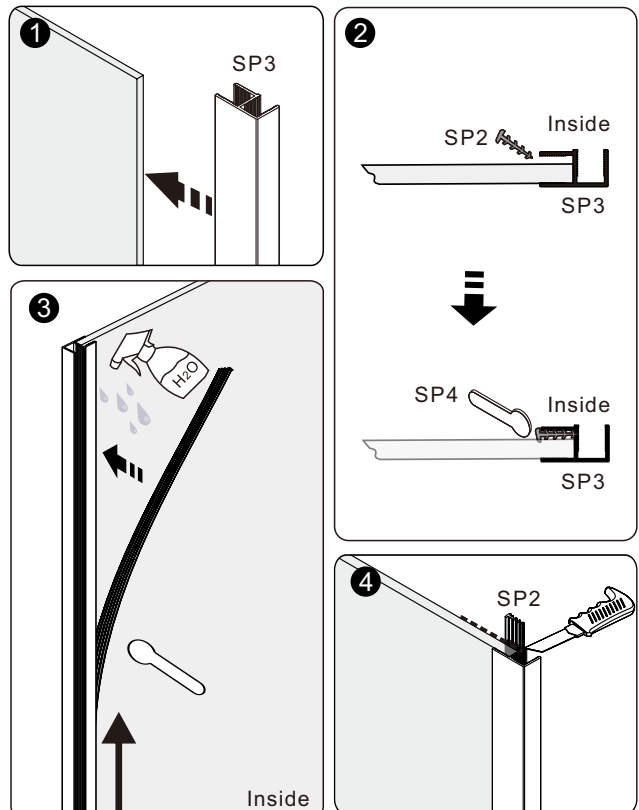

Important information

- Please read these instructions thoroughly and retain for future reference
- Always check for pipes and cables before drilling

CAUTION

- To prevent leaks, silicone must be applied on the outside of the shower and not on the inside
- Read all instruction carefully before starting the installation
- Save this manual for future reference

A 01

Size	X,mm	Size	X,mm
700	675~690	1100	1085~1100
800	775~790	1200	1185~1200
900	875~890	1400	1385~1400
1000	985~1000		

Continue

A 02

Continue

A 03

Continue

A 04

A 05

A 06

Installation

B 01

Size	X,mm
700	690~705
800	790~805
900	890~905
1000	1000~1015
1100	1100~1115
1200	1200~1215
1400	1400~1415

Size	Y,mm
300	300

Continue

B 02