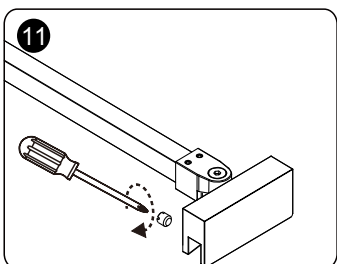

LEVEL

SCREWDR

MALLET

SET SQUARE

PENCIL

DRILL BITS: 1/8", 3/16" ET 1/4"
*MASONRY DRILL BIT

SCREWS

Installation

A 01

Size	X,mm	Size	X,mm
700	675~690	1100	1085~1100
800	775~790	1200	1185~1200
900	875~890	1400	1385~1400
1000	985~1000		

Continue

A 02

Continue

A 03

Continue

A 04

A 05

A 06

Installation

B 01

Size	X,mm
700	690~705
800	790~805
900	890~905
1000	1000~1015
1100	1100~1115
1200	1200~1215
1400	1400~1415

Size	Y,mm
300	300

Continue

B 02