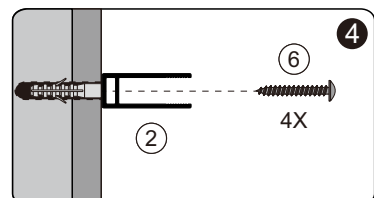

PARTS LIST

NO	Qty	Description
1	1	Glass Screen
2	2	Squeeze gasket
3	1	Corner profile
4	1	Squeeze gasket tool
5	2	Glass Wedge

Preparation

Tools required

DRILL

MEASURING TAPE

SILICONE

PRECISION KNIFE

LEVEL

SCREWDR

MALLET

SET SQUARE

PENCIL

DRILL BITS: 1/8", 3/16" ET 1/4"
*MASONRY DRILL BIT

SCREWS

Installation

A 01

Size	X,mm	Size	X,mm
700	675~690	1100	1085~1100
800	775~790	1200	1185~1200
900	875~890	1400	1385~1400
1000	985~1000		

Continue

A 02

Continue

A 03

Continue

A 04