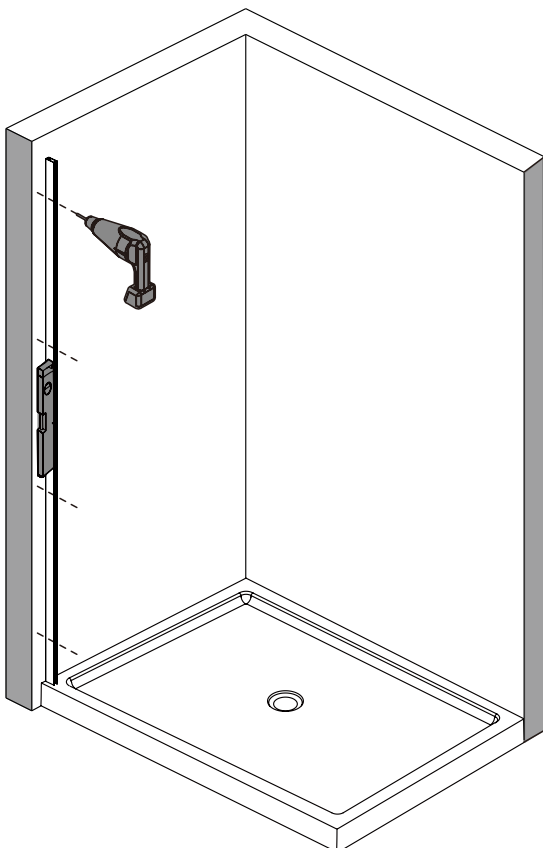

Continue

A 02