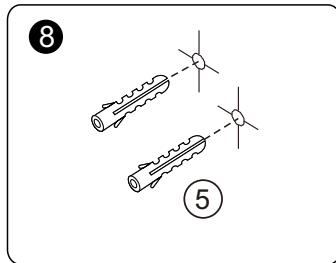

LEVEL

SCREWDR

MALLET

SET SQUARE

PENCIL

DRILL BITS: 1/8", 3/16" ET 1/4"
*MASONRY DRILL BIT

SCREWS

Installation

A 01

Size	X,mm	Size	X,mm
700	675~690	1100	1085~1100
800	775~790	1200	1185~1200
900	875~890	1400	1385~1400
1000	985~1000		

Continue

A 02

Continue

A 03

Continue

A 04

A 05

A 06

Installation

B 01

Size	X,mm
700	690~705
800	790~805
900	890~905
1000	1000~1015
1100	1100~1115
1200	1200~1215
1400	1400~1415

Size	Y,mm
300	300

Continue

B 02