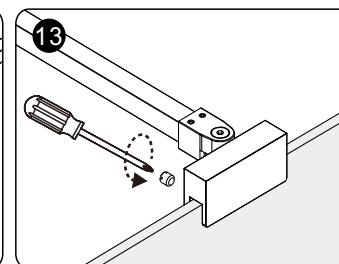

LEVEL

SCREWDR

MALLET

SET SQUARE

PENCIL

DRILL BITS: 1/8", 3/16" ET 1/4"
*MASONRY DRILL BIT

SCREWS

Installation

A 01

Size	X,mm	Size	X,mm
700	675~690	1100	1085~1100
800	775~790	1200	1185~1200
900	875~890	1400	1385~1400
1000	985~1000		

Continue

A 02

Continue

A 03

Continue

A 04

A 05

A 06

Installation

B 01

Size	X,mm
700	690~705
800	790~805
900	890~905
1000	1000~1015
1100	1100~1115
1200	1200~1215
1400	1400~1415

Size	Y,mm
300	300

Continue

B 02